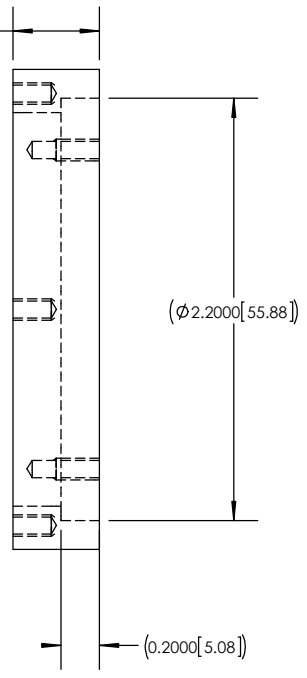

TITLE: DWG. NO. CONSEW-CS1000-filter		
SIZE A	MATERIAL FINISH	REV
SCALE: 1:1	WEIGHT:	SHEET 1 OF 3

SIZE A	DWG. NO. CONSEW-CS1000-filter	REV
SCALE: 1:1	WEIGHT:	SHEET 2 OF 3

SIZE A	DWG. NO. CONSEW-CS1000-filter	REV
SCALE: 1:1	WEIGHT:	SHEET 3 OF 3