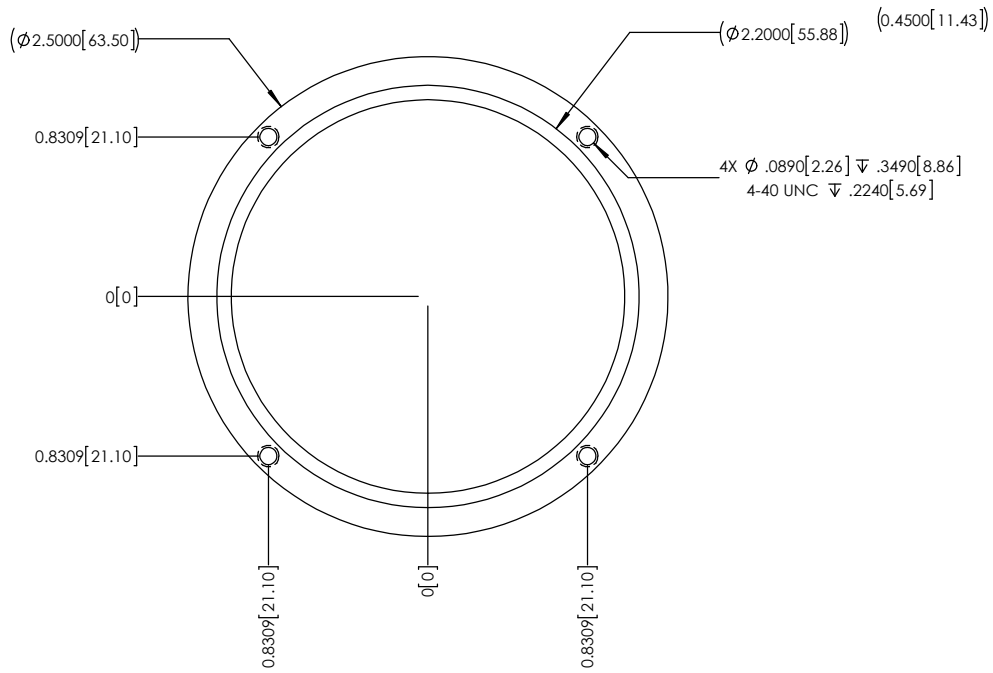

TITLE: DWG. NO. CONSEW-CS1000-filter		
SIZE A	MATERIAL FINISH	REV
SCALE: 1:1	WEIGHT:	SHEET 1 OF 3

SIZE A	DWG. NO. CONSEW-CS1000-filter	REV
SCALE: 1:1	WEIGHT:	SHEET 2 OF 3

SIZE A	DWG. NO. CONSEW-CS1000-filter	REV
SCALE: 1:1	WEIGHT:	SHEET 3 OF 3