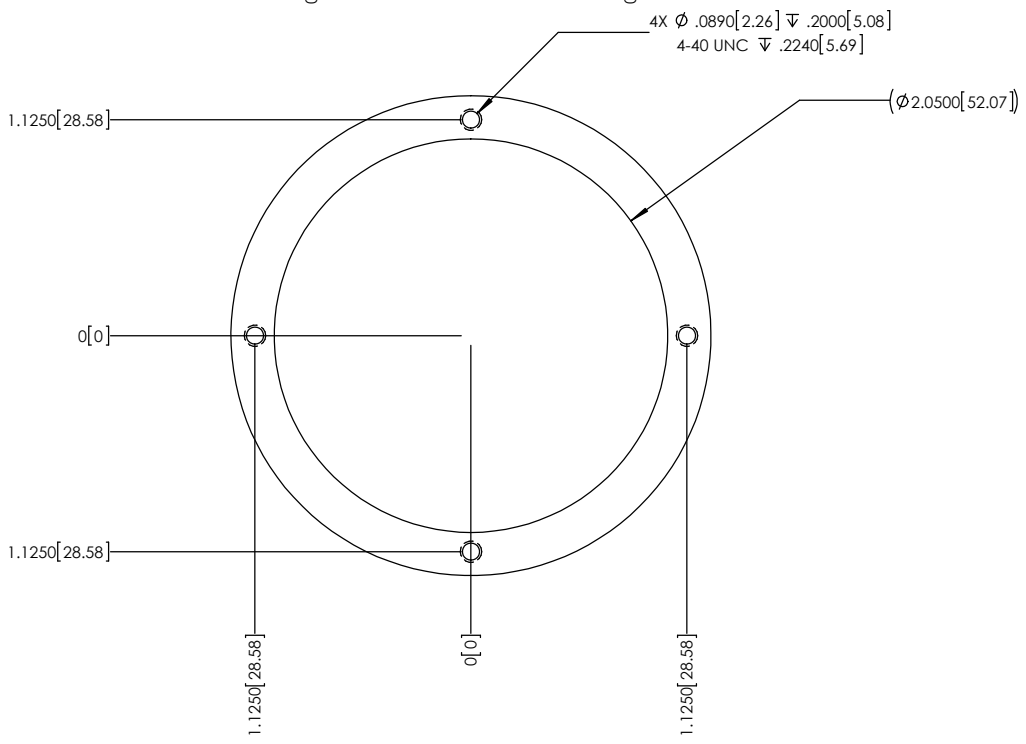

TITLE: DWG. NO. CONSEW-CS1000-filter		
SIZE A	MATERIAL FINISH	REV
SCALE: 1:1	WEIGHT:	SHEET 1 OF 3

SIZE A	DWG. NO. CONSEW-CS1000-filter	REV
SCALE: 1:1	WEIGHT:	SHEET 2 OF 3

SIZE A	DWG. NO. CONSEW-CS1000-filter	REV
SCALE: 1:1	WEIGHT:	SHEET 3 OF 3