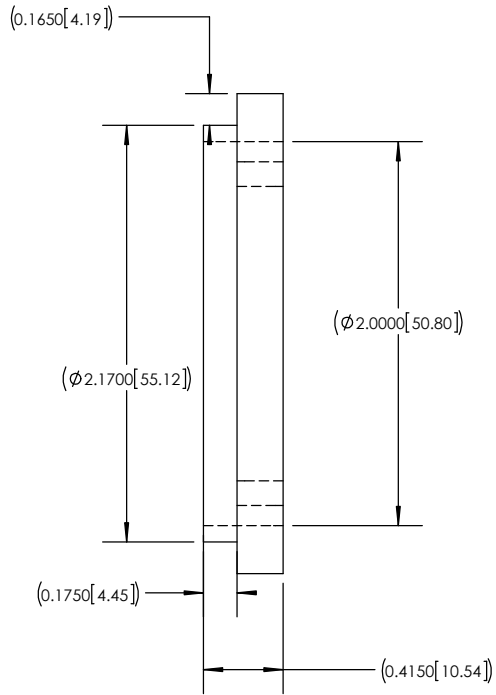

TITLE: DWG. NO. CONSEW-CS1000-filter		
SIZE A	MATERIAL FINISH	REV
SCALE: 1:1	WEIGHT:	SHEET 1 OF 3

SIZE A	DWG. NO. CONSEW-CS1000-filter	REV
SCALE: 1:1	WEIGHT:	SHEET 2 OF 3

SIZE A	DWG. NO. CONSEW-CS1000-filter	REV
SCALE: 1:1	WEIGHT:	SHEET 3 OF 3