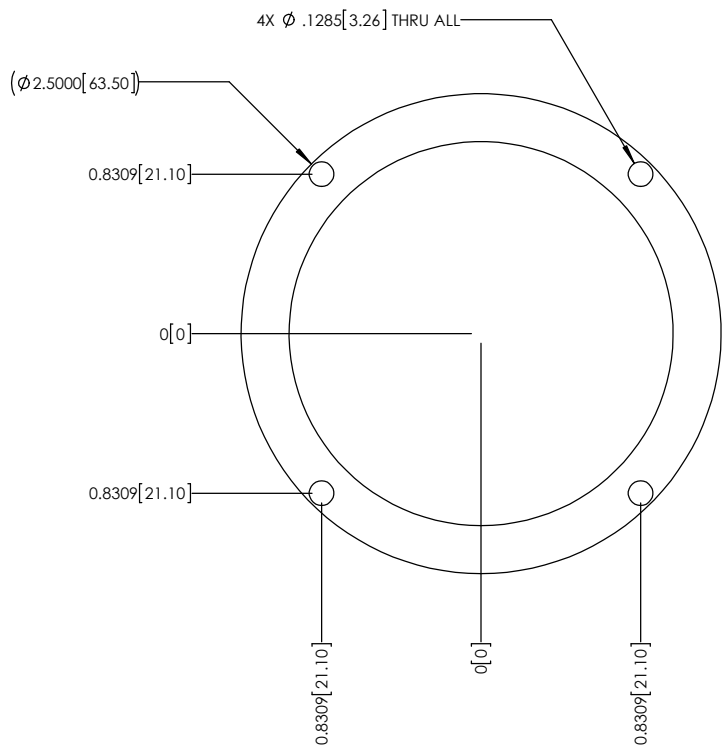

TITLE: DWG. NO. CONSEW-CS1000-filter		
SIZE A	MATERIAL FINISH	REV
SCALE: 1:1	WEIGHT:	SHEET 1 OF 3

SIZE A	DWG. NO. CONSEW-CS1000-filter	REV
SCALE: 1:1	WEIGHT:	SHEET 2 OF 3

SIZE A	DWG. NO. CONSEW-CS1000-filter	REV
SCALE: 1:1	WEIGHT:	SHEET 3 OF 3